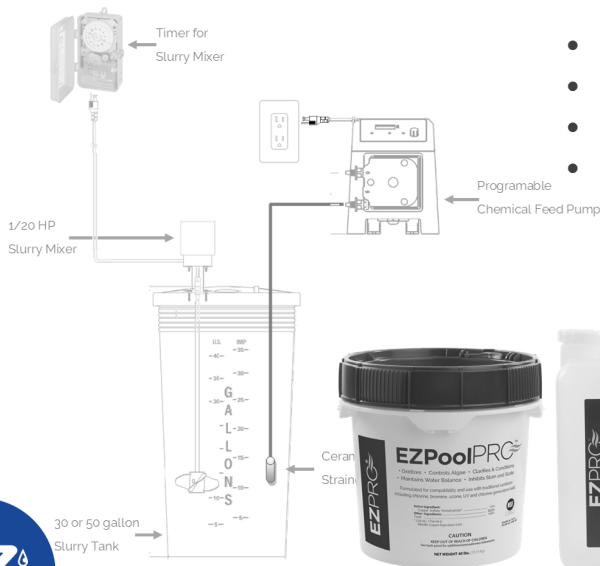

Included scoop is 16 oz

RevivePRC®

Weekly Dose:
4 oz per 10,000 gallons
Initial Dose: 2X Weekly Dose

*Add directly into the pool or
 via automatic feed*

High-use pools can use higher dose

ENZymePRC®

Weekly Dose:
3-6 oz per 10,000 gallons
Initial Dose: 2X Weekly Dose

*Add directly into the pool or
 via automatic feed*

High-use pools can use higher dose

HIGH-USE OR PROBLEM FACILITY?

The EZPRO Secondary Oxidization System™ utilizes all three EZPRO products, fed automatically for maximum benefit.