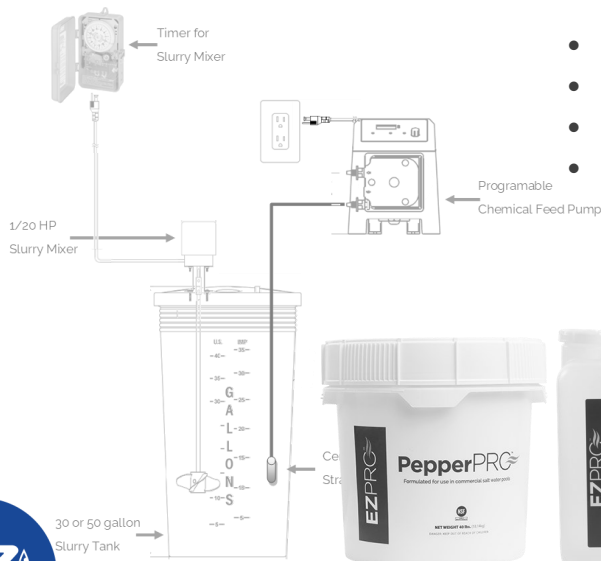

Included scoop is 16 oz

RevivePRC[®]

Weekly Dose:
4 oz per 10,000 gallons
Initial Dose: 2X Weekly Dose

*Add directly into the pool or
 via automatic feed*

High-use pools can use higher dose

ENZymePRC[®]

Weekly Dose:
3-6 oz per 10,000 gallons
Initial Dose: 2X Weekly Dose

*Add directly into the pool or
 via automatic feed*

High-use pools can use higher dose

HIGH-USE OR PROBLEM FACILITY?

The EZPRO Secondary Oxidization System™ utilizes all three EZPRO products, fed automatically for maximum benefit.